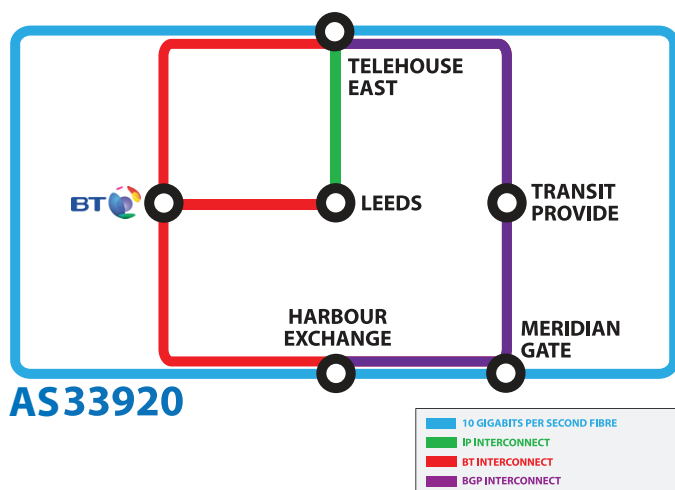

COLOCATION : London Docklands

Colocation across multiple sites

Increase your resilience

Decrease your time to recover from service failures

A business continuity plan and disaster recovery solutions are essential chapters of an information security management system and are required in order to secure ISO 27001 accreditation.

In addition to our Leeds City facility, aql have three points of presence within London Docklands available for colocation.

- ▶ Telehouse East
- ▶ Harbour Exchange (Building Six, 7th floor)
- ▶ Meridian Gate

The aql network spans several points of presence via a redundant fibre link including

TELEHOUSE EUROPE Telehouse North
Telehouse East
Telehouse Metro

interxion Hanbury Street/Brick Lane

TelecityGroup Redbus 6/7 Harbour Exchange
Redbus 8/9 Harbour Exchange
Redbus Meridian Gate
Redbus Sovereign House
Redbus Bonnington House

GLOBAL SWITCH London 1

CITY-lifeline Clifton Street

Level 3 Goswell Road
Braham Street

thus iP House

Backup and failover

Several strategic locations also have further backup/failover capacity, including Harbour Exchange, Meridian Gate and Telehouse East.